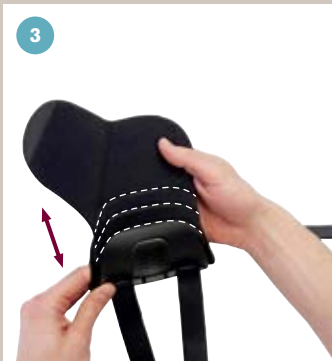

## Arm cuff comfort pads

Produktinformation  
Product Information

Quality for life

**Grüner** Punkt = rechts

**Gelber** Punkt = links

**Green** dot = right arm cuff

**Yellow** dot = left arm cuff

Klappplasphe zeigt zur  
Armbeuge

Foldable flap is showing  
towards elbow

Polster an der Armschalen-  
innenseite anheben und  
Komfortpolster an Schale  
kletten

Lift arm pad on the inner side  
of arm cuff and place comfort  
pad underneath on hook &  
loop area