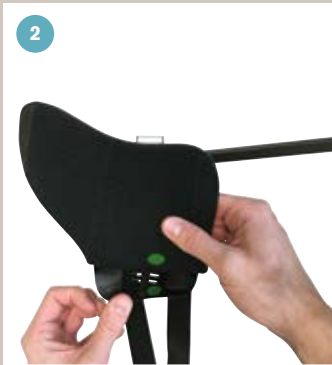

## Arm cuff comfort pads

Produktinformation  
Product Information

Quality for life

**Grüner** Punkt = rechts

**Gelber** Punkt = links

**Green** dot = right arm cuff

**Yellow** dot = left arm cuff

Klappplasphe zeigt zur  
Armbeuge

Foldable flap is showing  
towards elbow

Polster an der Armschalen-  
innenseite anheben und  
Komfortpolster an Schale  
kletten

Lift arm pad on the inner side  
of arm cuff and place comfort  
pad underneath on hook &  
loop area